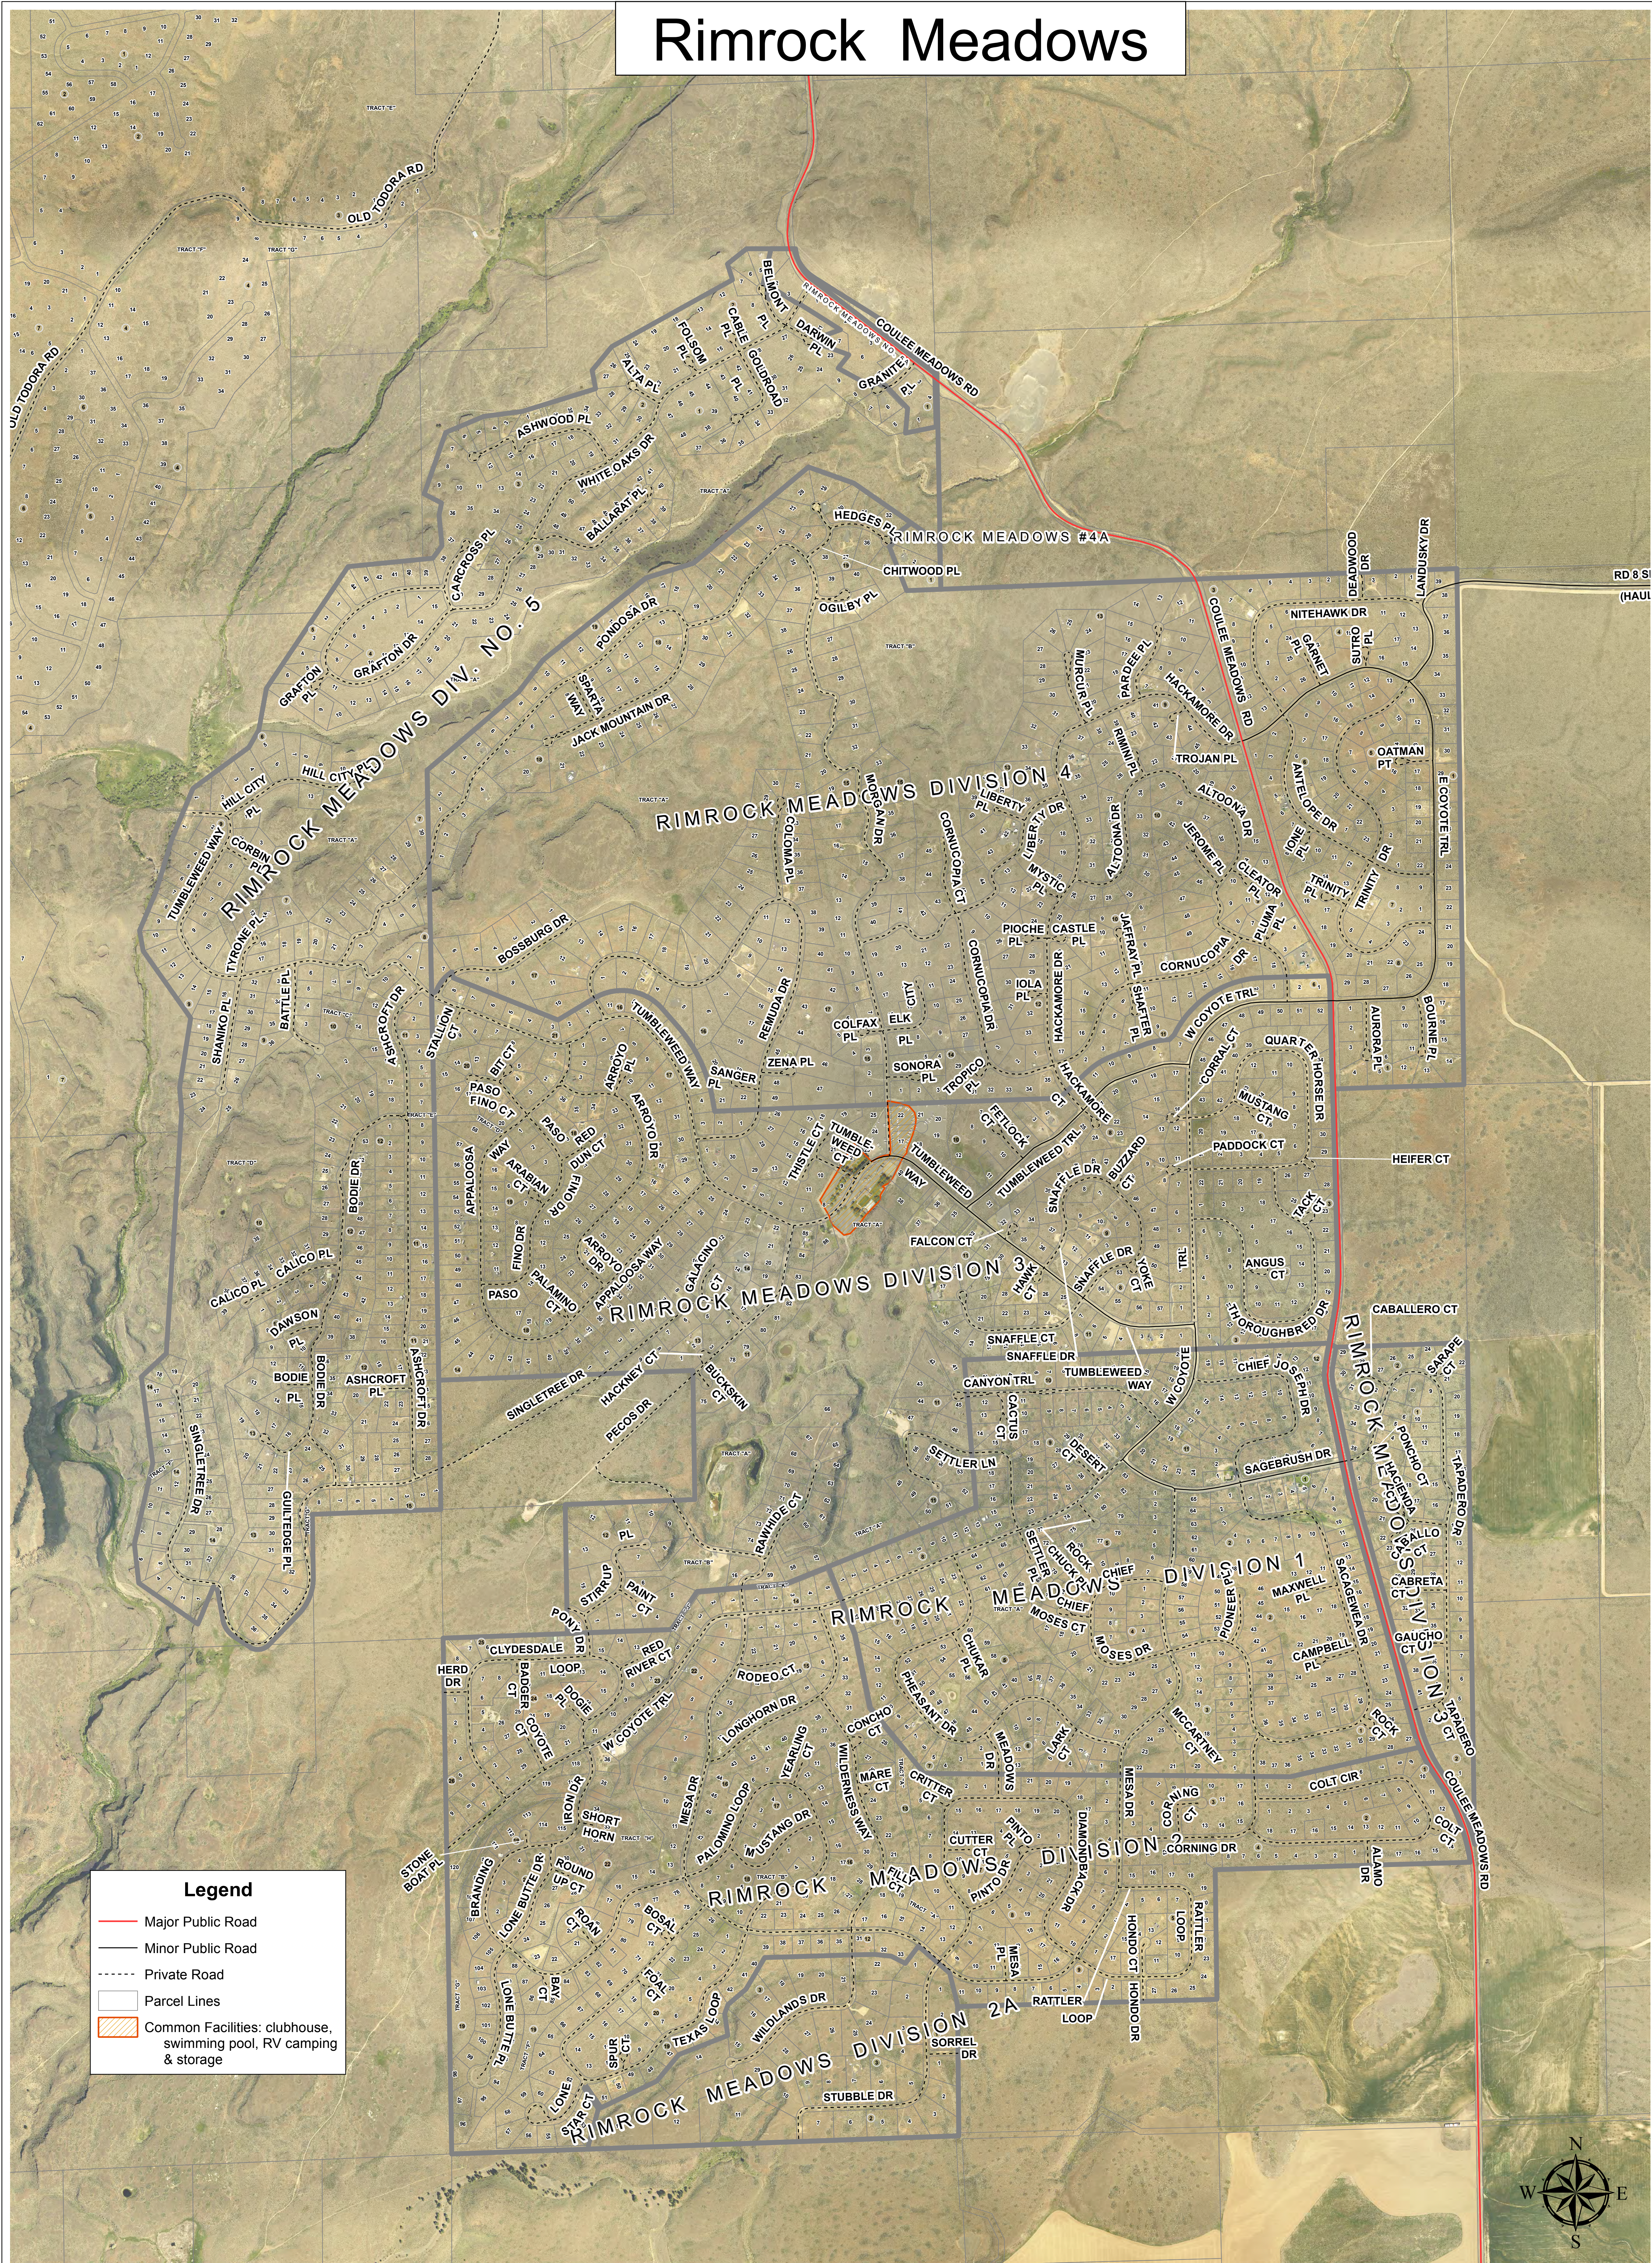

Rimrock Meadows

Legend

- Major Public Road
- Minor Public Road
- - - Private Road
- ▭ Parcel Lines
- ▨ Common Facilities: clubhouse, swimming pool, RV camping & storage

Douglas County
 Transportation & Land Services
 Public Services Building
 140 - 19TH ST NW, Suite A
 East Wenatchee, WA 98802
 (509) 884-7173

Map Revised: November 2019

Note: This map is intended for general information purposes only. Douglas County makes no claim as to the accuracy or current condition of the data shown on this map. Aerial photo is the 2019 Pictometry photo at 9-inch resolution.